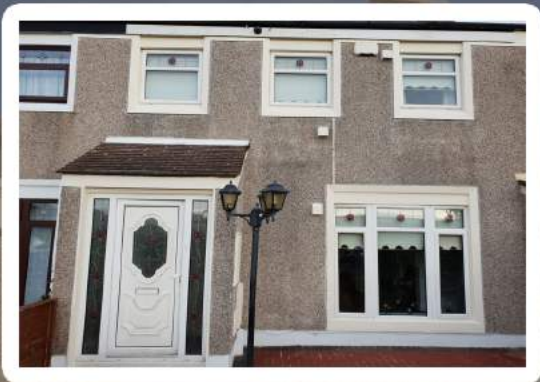

KITCHEN RESPRAY .COM

As Seen on
"Find me a home"

RTÉ
ONE

Furniture

KITCHEN RESPRAY .COM

As Seen on
"Find me a home"

uPVC Respray

Send a Photo For A Quote