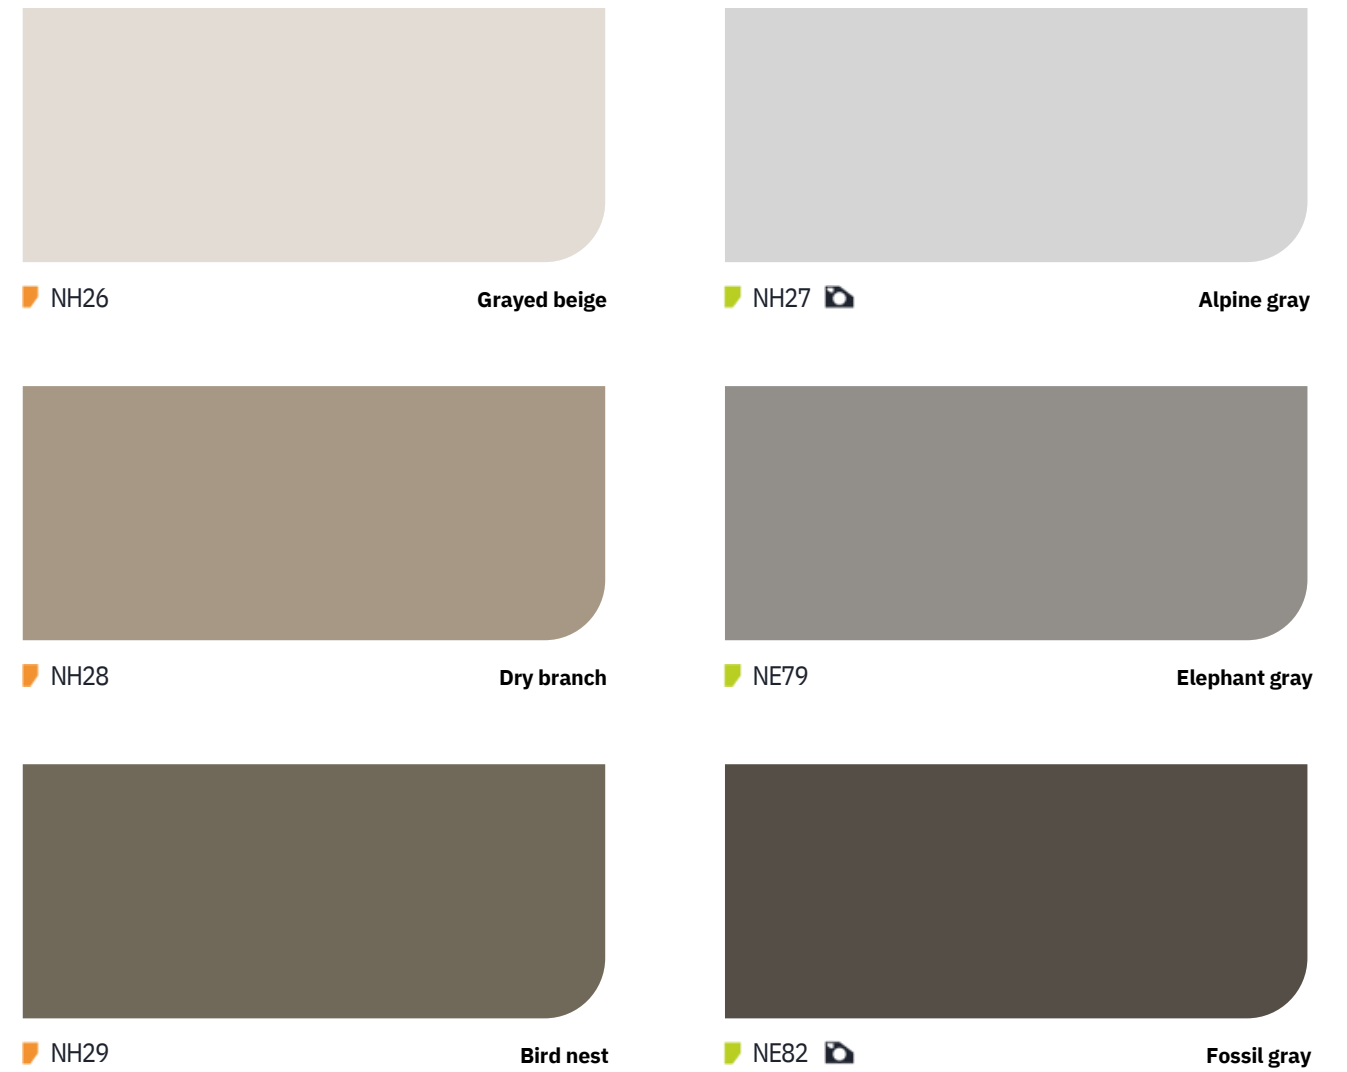

Forest green

Silk

Our Silk film Series is a premium product featuring a special surface with textured finish that has outstanding scratch resistance performances. The gentle visual effects and luxurious touch further upgrades the class of the space.

COLOR
Silk

WOOD

STONE

CONCRETE

STEEL

TEXTILE

GLITTER

NF13 Deep green

NE80 Graphite

NF14 Deep blue

NE81 Charcoal black

NH93 Off white stripes

NH92 Light gray stripes

NH91 Dark gray stripes

*The above image is for illustrational purpose only, and the real product may be different.