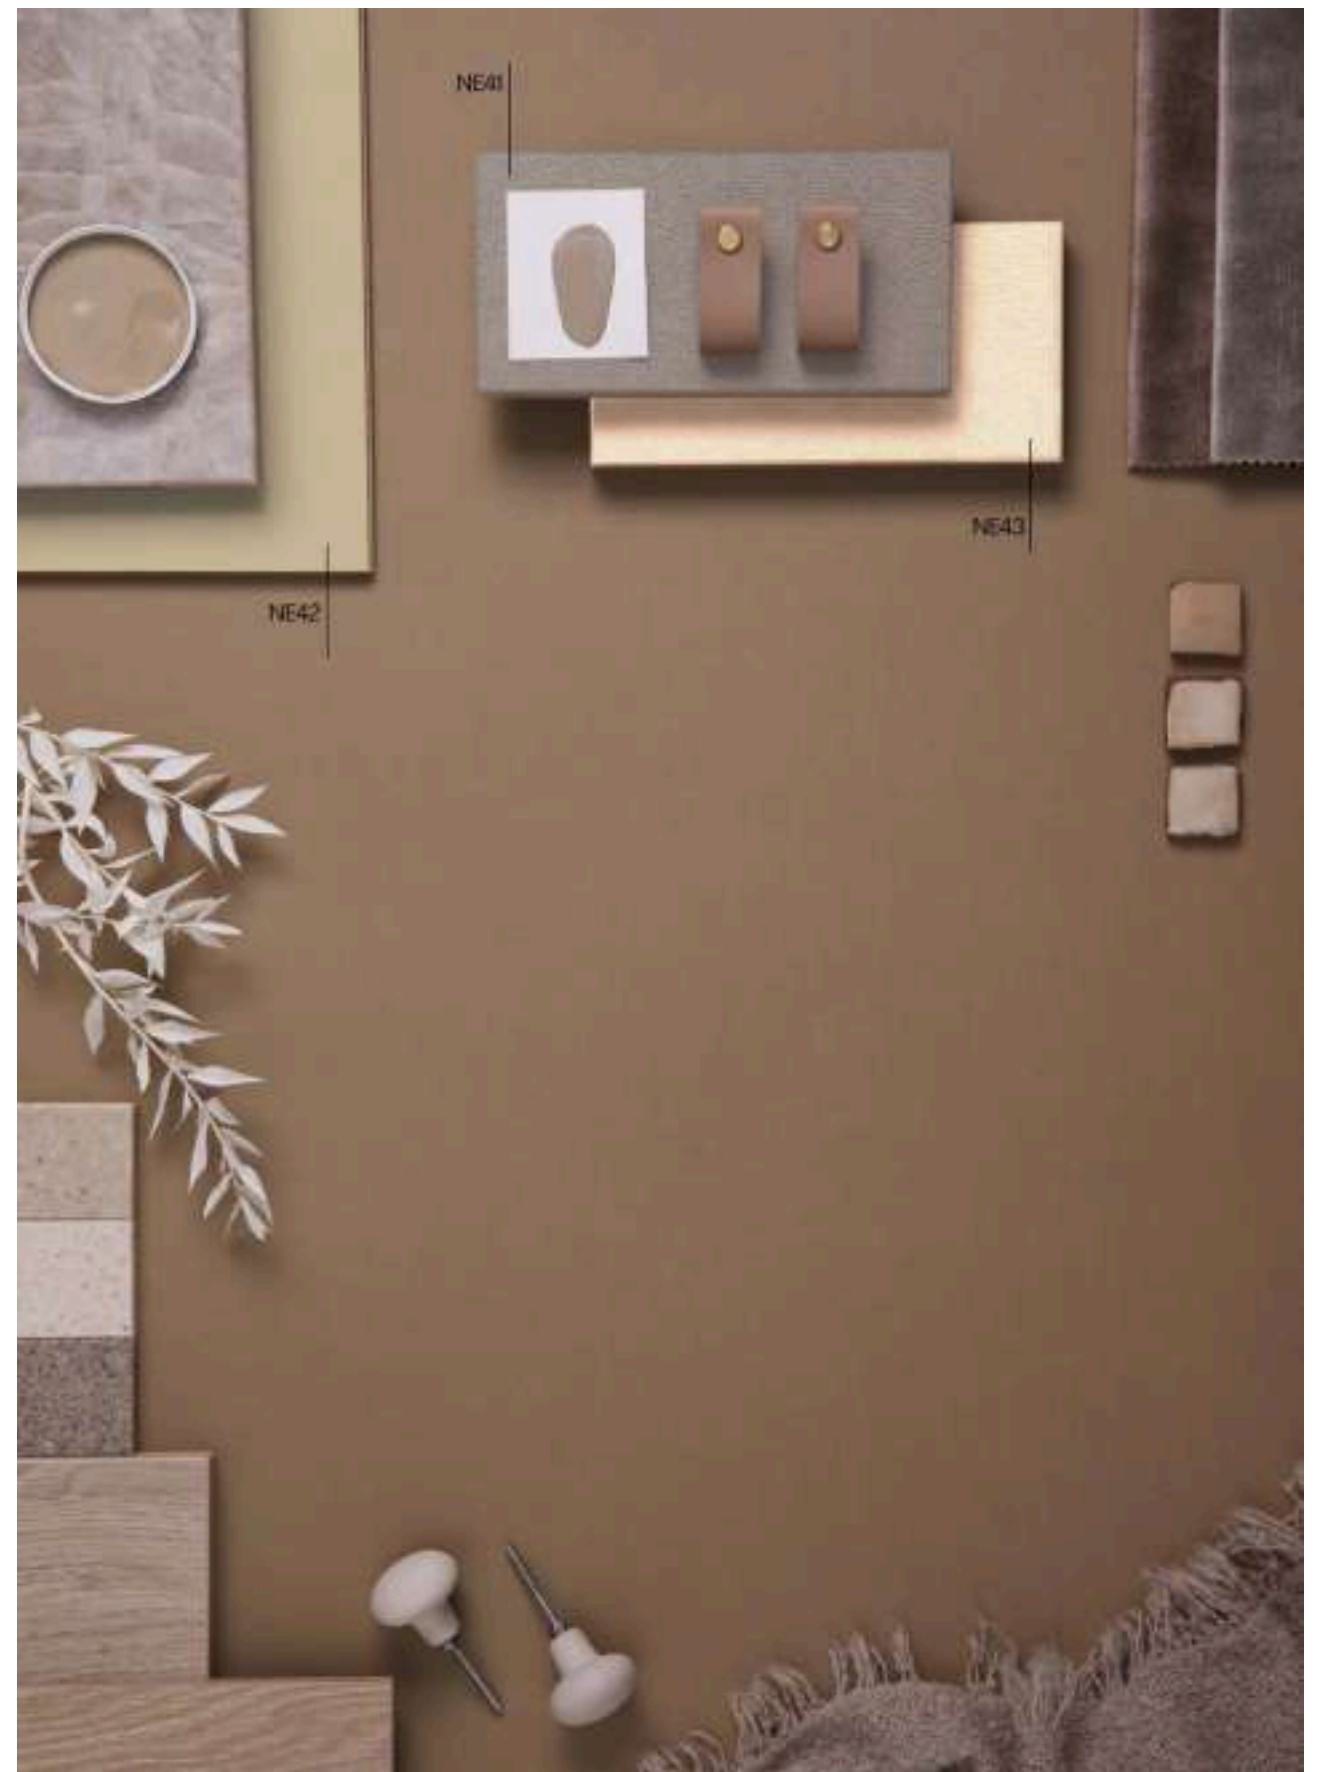

Natural

MA12 White warp

MA16 White waves

NG20 Edgy cream

MK18 Beige waves

NE13 Shimmery gold

Metallic Moodboard

Metallic  | Prestige Line

 AL13  Gold metal weaving

 AL11  Silver metal weaving

 AL17  Sand gold

 AL15   Yellow gold

Leather
Moodboard

Leather

■ NE40 **Truffle**

■ NE41  **Grigio**