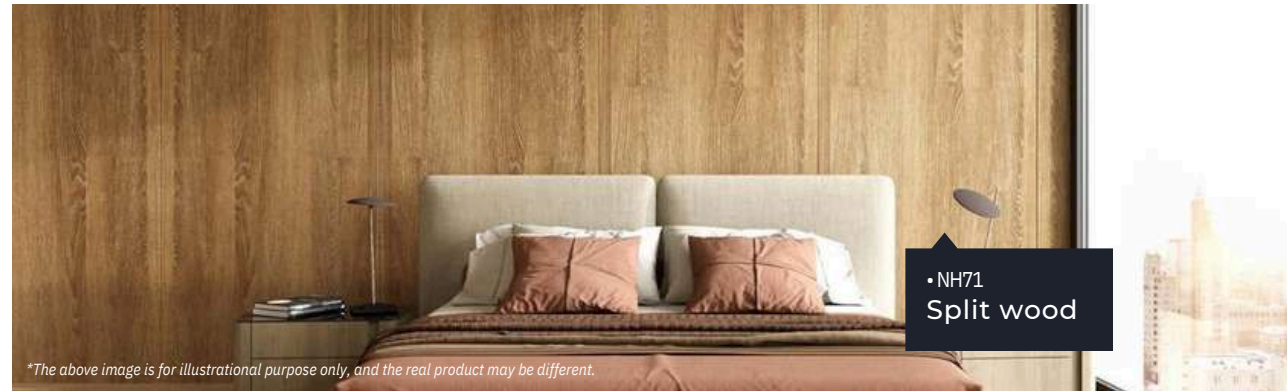

Medium

COLOR

WOOD
Medium

STONE

CONCRETE

STEEL

TEXTILE

GLITTER

• NH71
Split wood

*The above image is for illustrational purpose only, and the real product may be different.