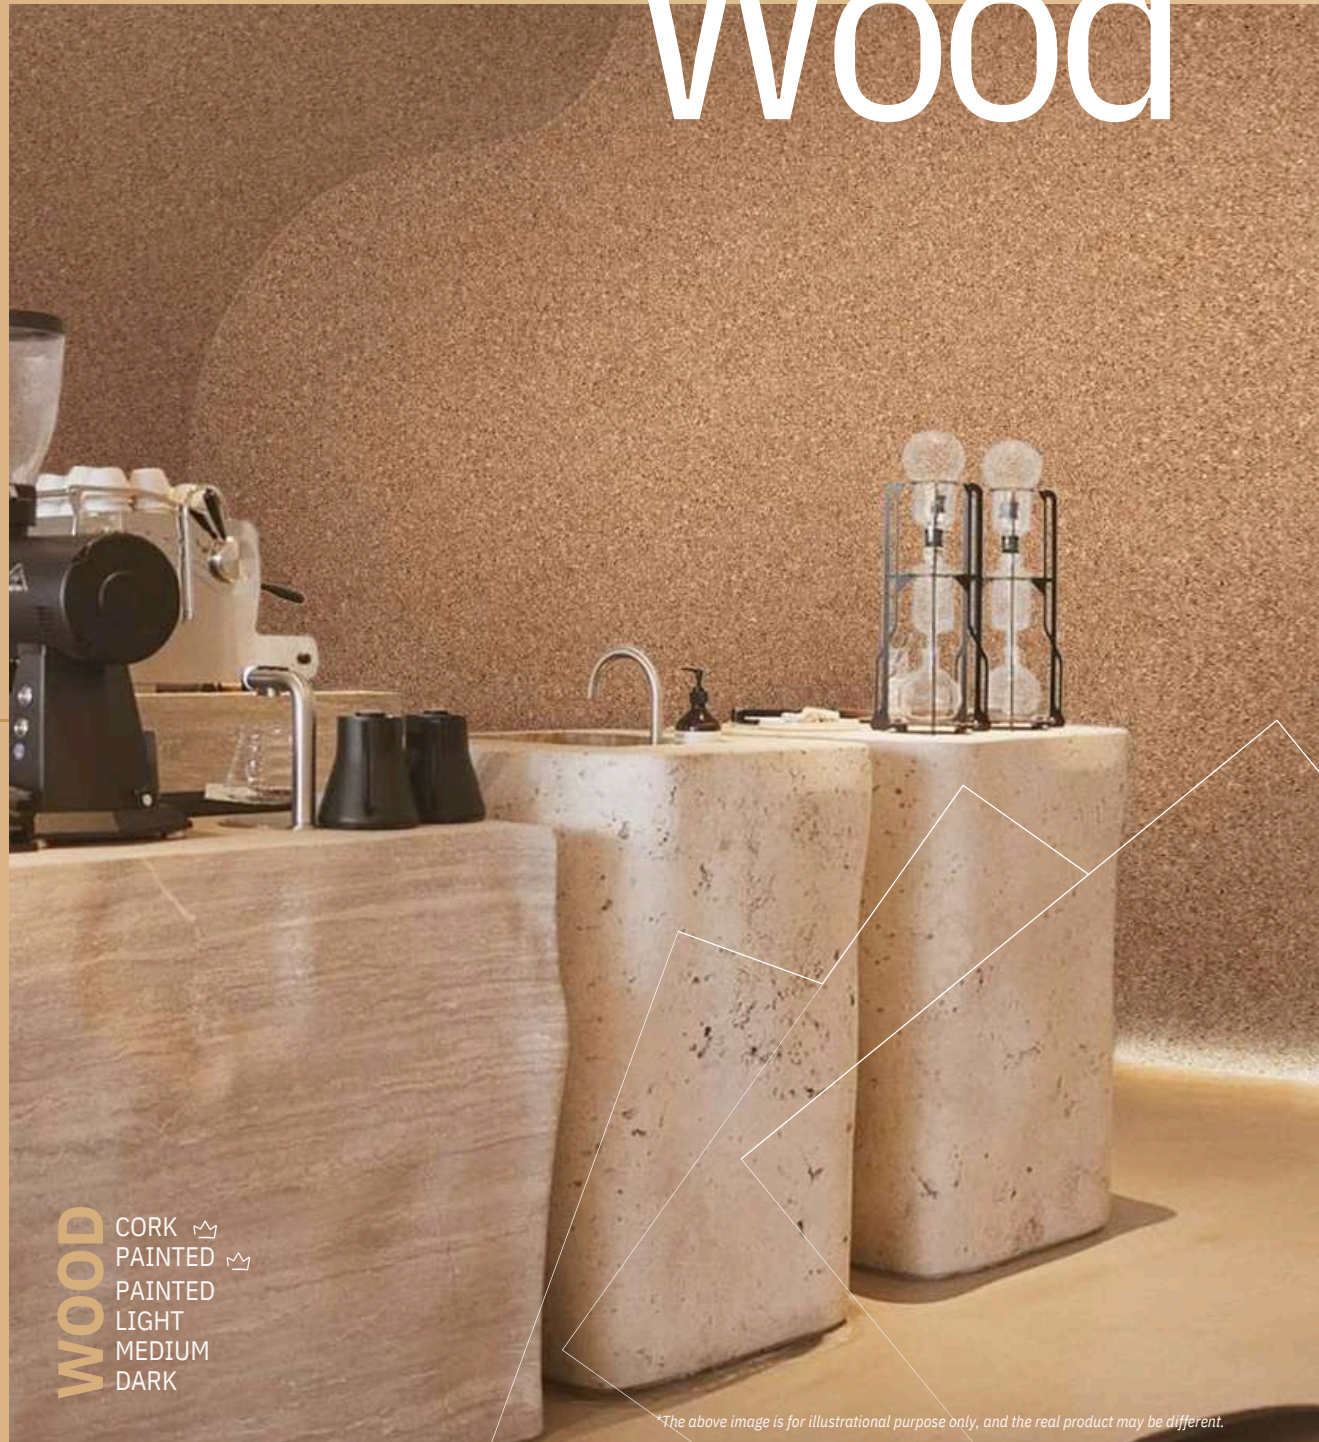

02 Wood

WI02

WOOD
CORK
PAINTED
PAINTED
LIGHT
MEDIUM
DARK

The above image is for illustrational purpose only, and the real product may be different.