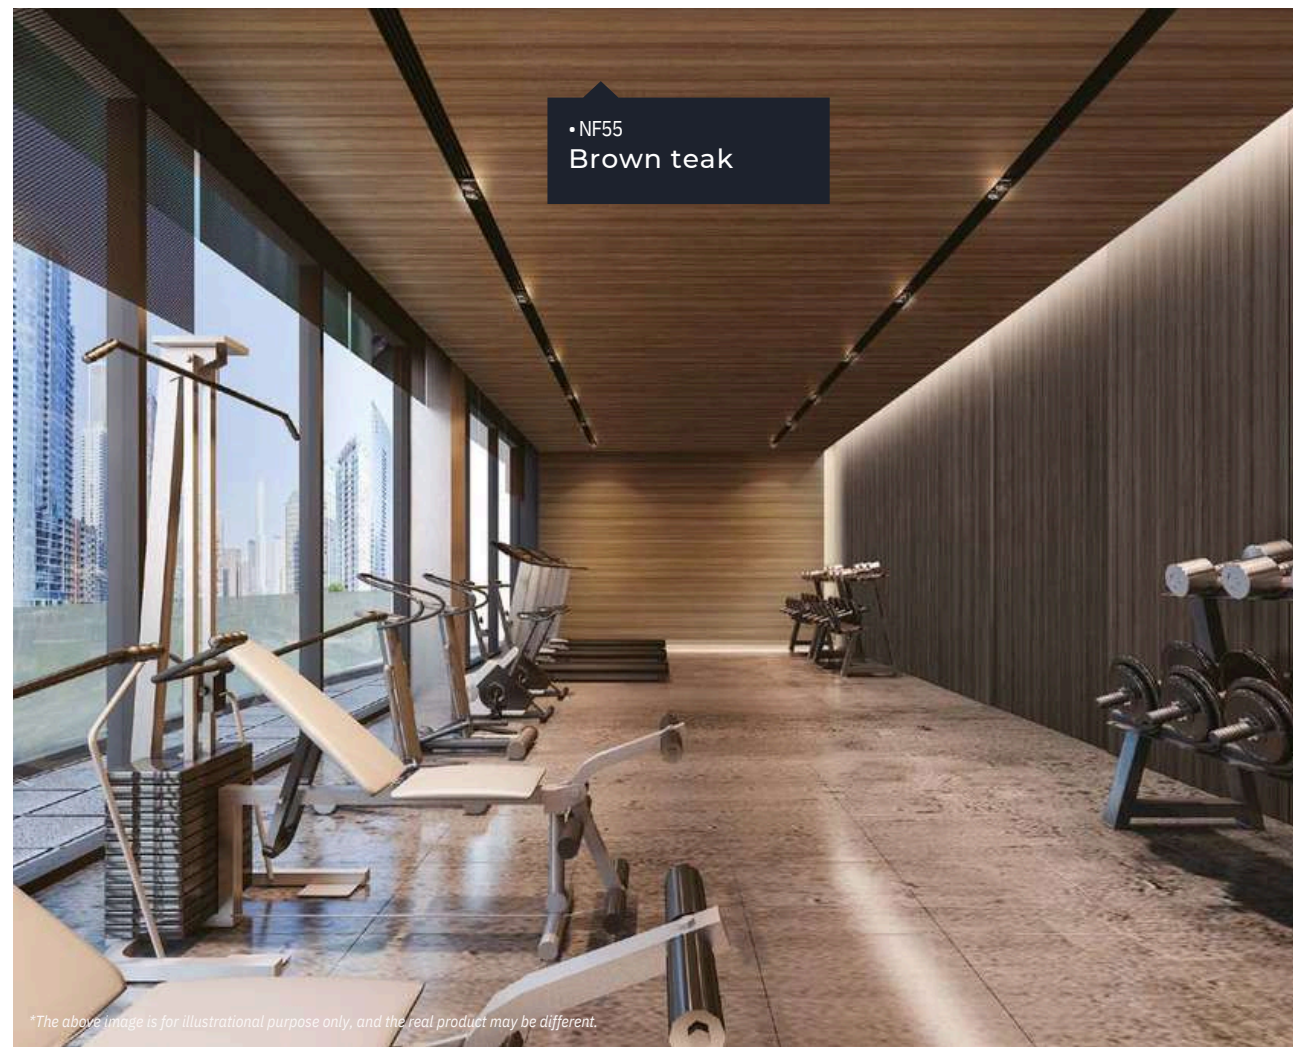

NF50

Castagno eiche

CT25

Aged birch

NF55

Brown teak

• NF55
Brown teak

*The above image is for illustrational purpose only, and the real product may be different.