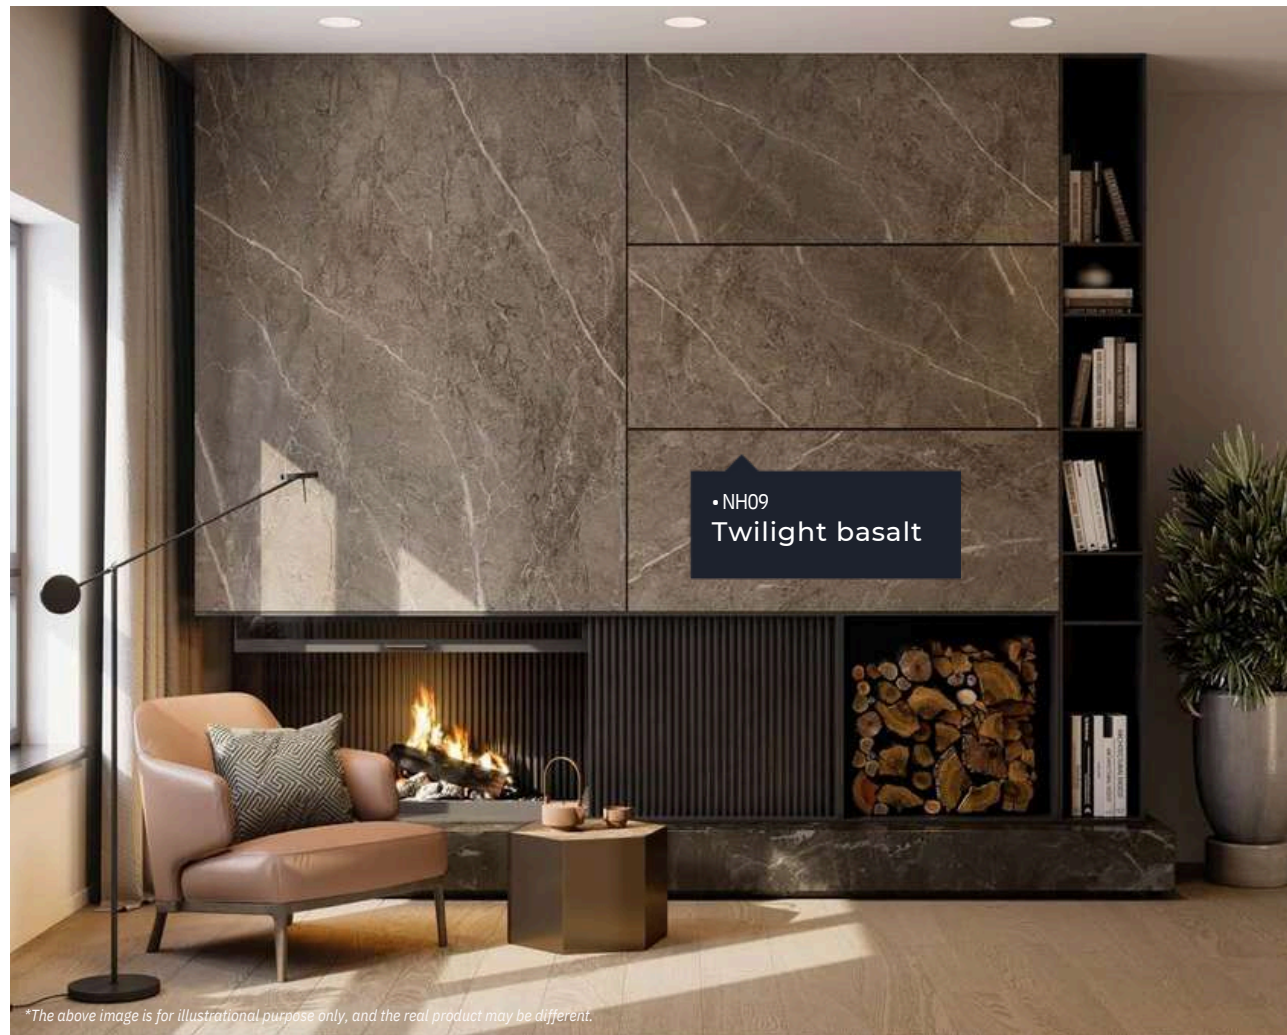

Volcanic Moodboard

Volcanic

• NH09
Twilight basalt

**The above image is for illustrational purpose only, and the real product may be different.*

■ NH42 Lunar basalt

■ NH09 Twilight basalt

■ NE11 Gray scoria