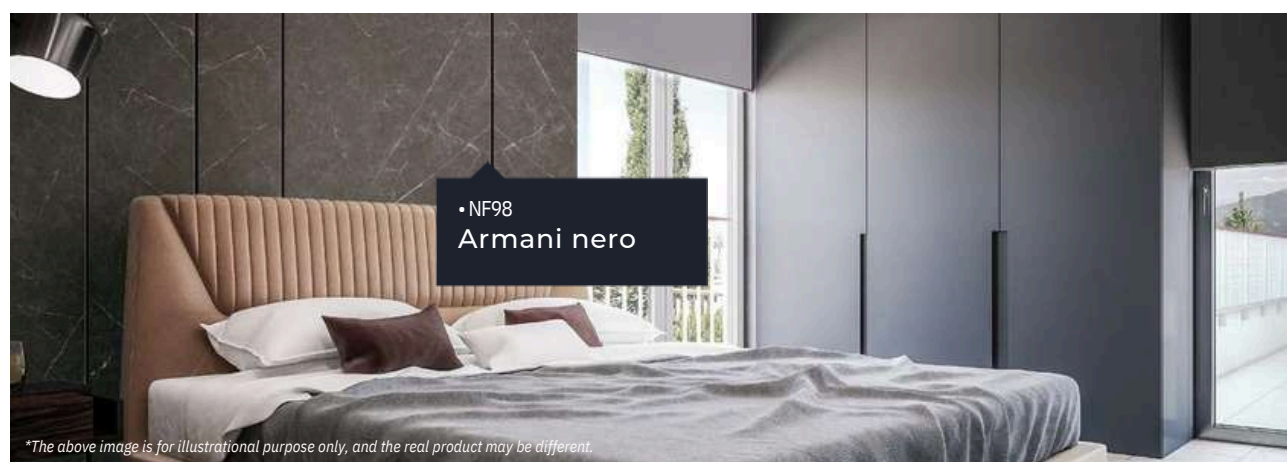

NF98

Armani nero

NE31

Statuary white

NE32

Statuary gold

Marble

COLOR